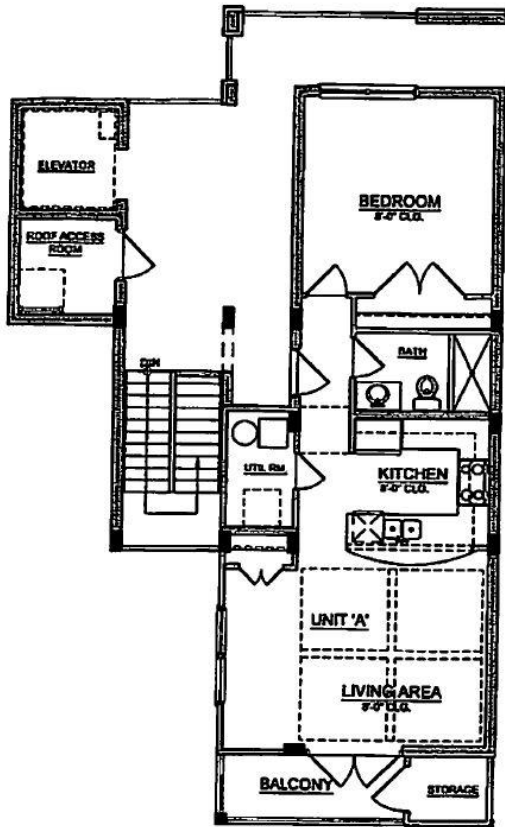

# THE RESIDENCES OF COFFEE POT BAYOU

## UNIT A

**SECOND FLOOR END UNIT PLAN**  
**772 SQUARE FEET LIVING**

**SECOND FLOOR END UNIT PLAN**  
**722 SQUARE FEET LIVING**

## UNIT B

**SECOND FLOOR CENTER UNIT PLAN**  
**1,193 SQUARE FEET LIVING**

**THE RESIDENCES OF  
COFFEE POT BAYOU**

**UNIT C**