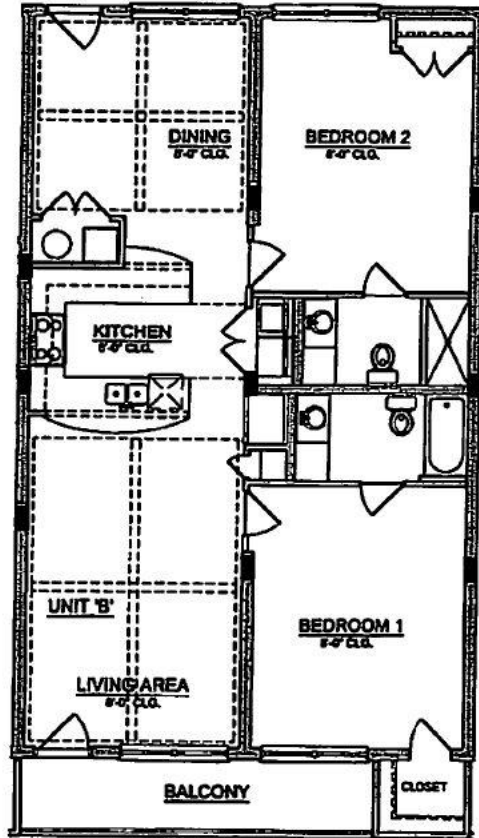

## UNIT A

**SECOND FLOOR END UNIT PLAN**  
**772 SQUARE FEET LIVING**

**SECOND FLOOR END UNIT PLAN**  
**722 SQUARE FEET LIVING**

## UNIT B

**SECOND FLOOR CENTER UNIT PLAN**  
**1,193 SQUARE FEET LIVING**

**THE RESIDENCES OF  
COFFEE POT BAYOU**

**UNIT C**