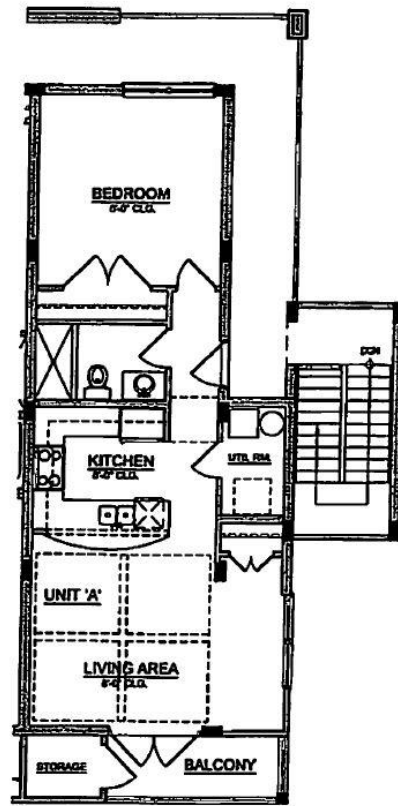

# THE RESIDENCES OF COFFEE POT BAYOU

## UNIT A

**SECOND FLOOR END UNIT PLAN**  
**772 SQUARE FEET LIVING**

**SECOND FLOOR END UNIT PLAN**  
**722 SQUARE FEET LIVING**

## UNIT B

**SECOND FLOOR CENTER UNIT PLAN**  
**1,193 SQUARE FEET LIVING**

**THE RESIDENCES OF  
COFFEE POT BAYOU**

**UNIT C**